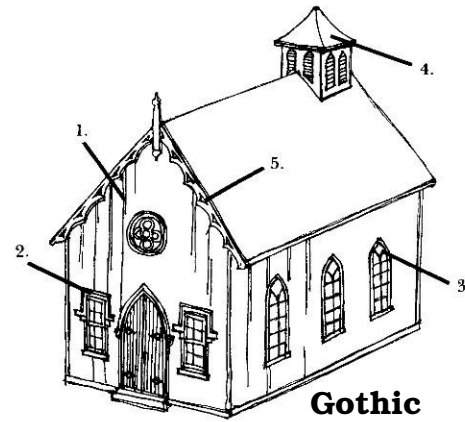

This self-guided walking tour of Metuchen's architectural styles begins outside the Old Franklin School (491 Middlesex Avenue, shown by a dot on the map on the rear cover), and continues in a clockwise direction. Please note that the **interiors of the homes are not included** on the tour, and we ask that respect the property owners by remaining on the sidewalks/public right-of-way at all times.

Total walking length of the tour is 1.6 miles.

Use these examples to help identify some of the different architectural styles found locally.

East Jersey Cottage

Greek Revival

Gothic Revival

Mansard

Queen Anne

Italianate

Shingle Style

Foursquare

Planbook/Vernacular Victorian

Bungalow

Colonial Revival

ERROR: undefined
OFFENDING COMMAND:

STACK: