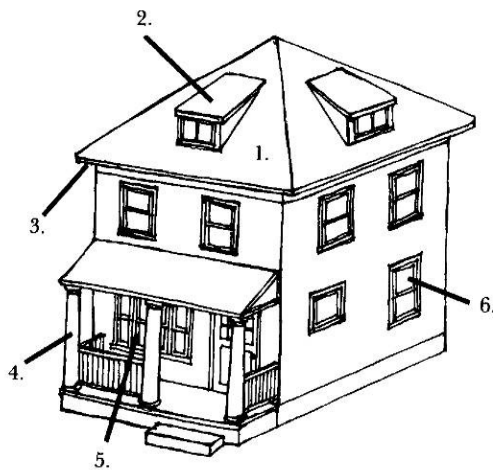

This self-guided walking tour of Metuchen's architectural styles begins outside the Old Franklin School (491 Middlesex Avenue, shown by a dot on the map on the rear cover), and continues in a clockwise direction. Please note that the **interiors of the homes are not included** on the tour, and we ask that respect the property owners by remaining on the sidewalks/public right-of-way at all times.

Total walking length of the tour is 1.6 miles.

Use these examples to help identify some of the different architectural styles found locally.

East Jersey Cottage

Greek Revival

Gothic Revival

Mansard

Queen Anne

Italianate

Shingle Style

Foursquare

Planbook/Vernacular Victorian

Bungalow

Colonial Revival

ERROR: undefined
OFFENDING COMMAND:

STACK: