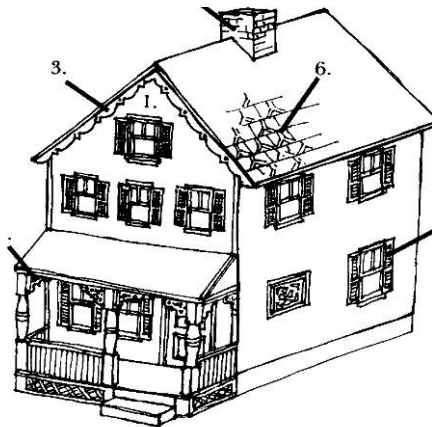

This self-guided walking tour of Metuchen's architectural styles begins outside the Old Franklin School (491 Middlesex Avenue, shown by a dot on the map on the rear cover), and continues in a clockwise direction. Please note that the **interiors of the homes are not included** on the tour, and we ask that respect the property owners by remaining on the sidewalks/public right-of-way at all times.

Total walking length of the tour is 1.6 miles.

Use these examples to help identify some of the different architectural styles found locally.

East Jersey Cottage

Greek Revival

Gothic Revival

Mansard

Queen Anne

Italianate

Shingle Style

Foursquare

Planbook/Vernacular Victorian

Bungalow

Colonial Revival

ERROR: undefined
OFFENDING COMMAND:

STACK: