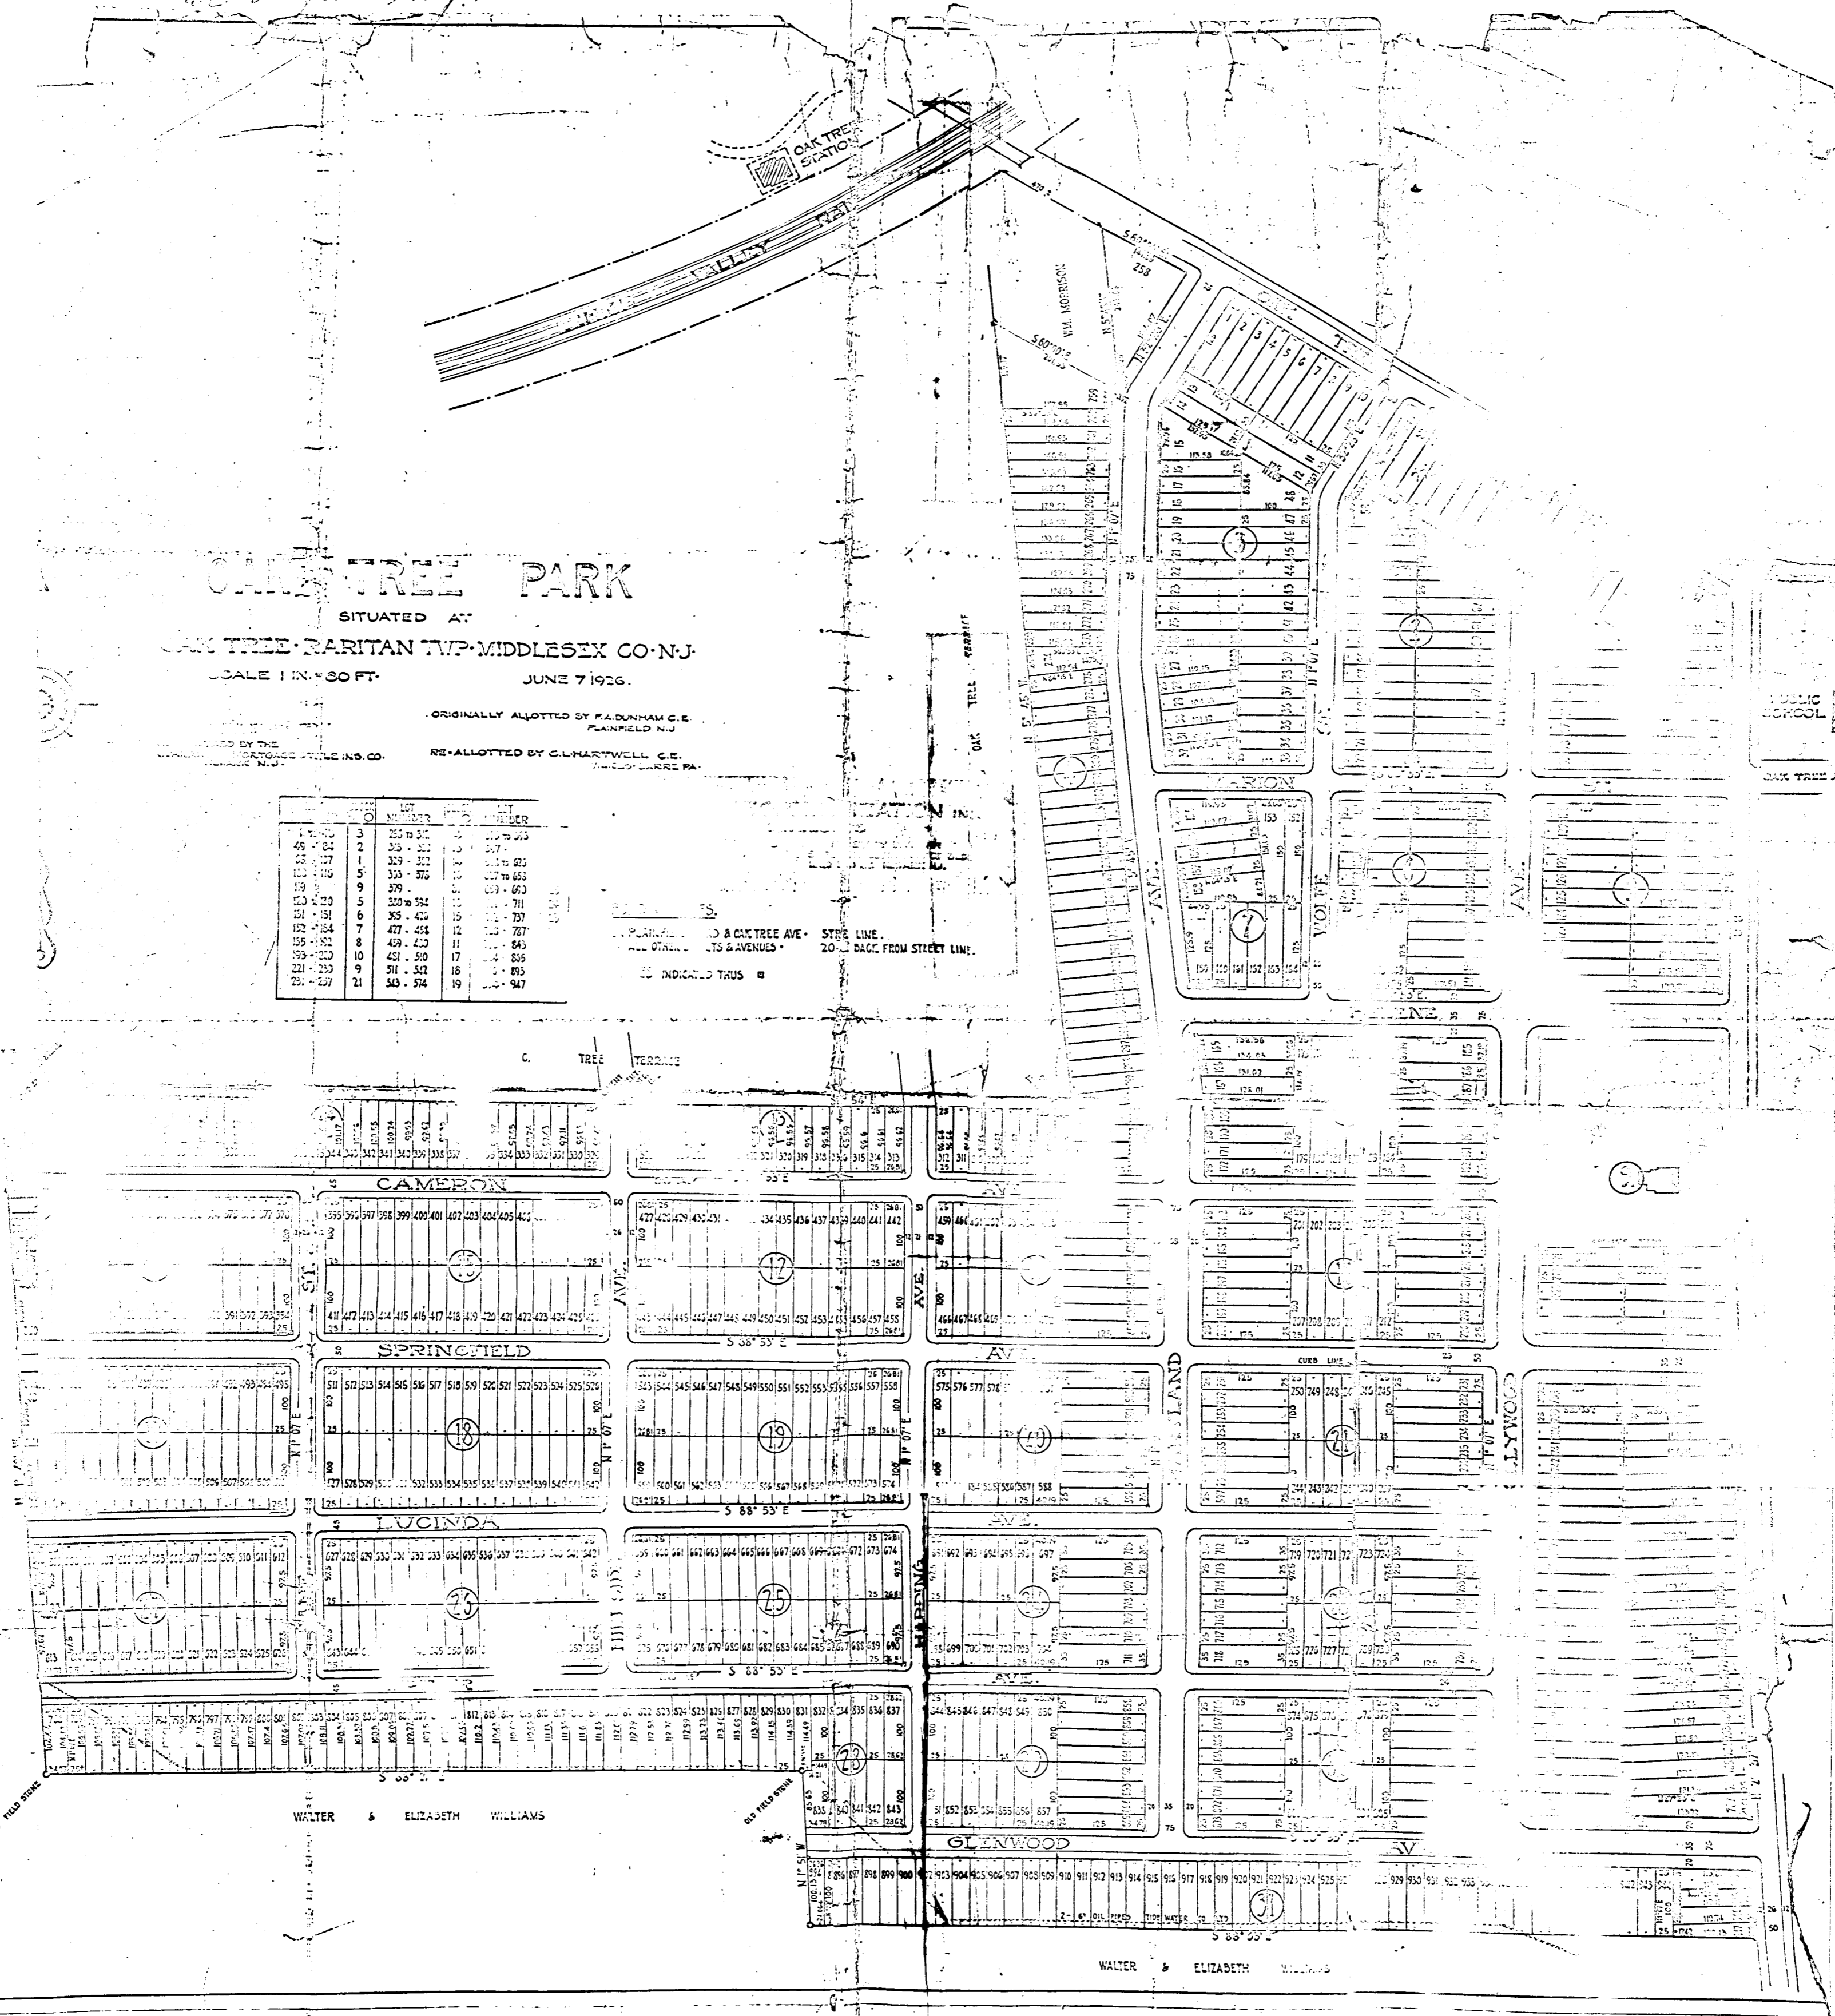

Not a filed Map.

OAK TREE PARK

SITUATED AT
OAK TREE PARITAN TWP-MIDDLESEX CO-NJ
SCALE 1 IN. = 80 FT. JUNE 7 1926.

ORIGINALLY ALLOTTED BY F. BARNHAM & C. E. PLAINFIELD N.J.
RE-ALLOTTED BY C. HASTWELL, C. E. PLAINFIELD N.J.

STREET LINE
20' BACK FROM STREET LINE
INDICATED TRUS

WALTER & ELIZABETH WILLIAMS

WALTER & ELIZABETH WILLIAMS