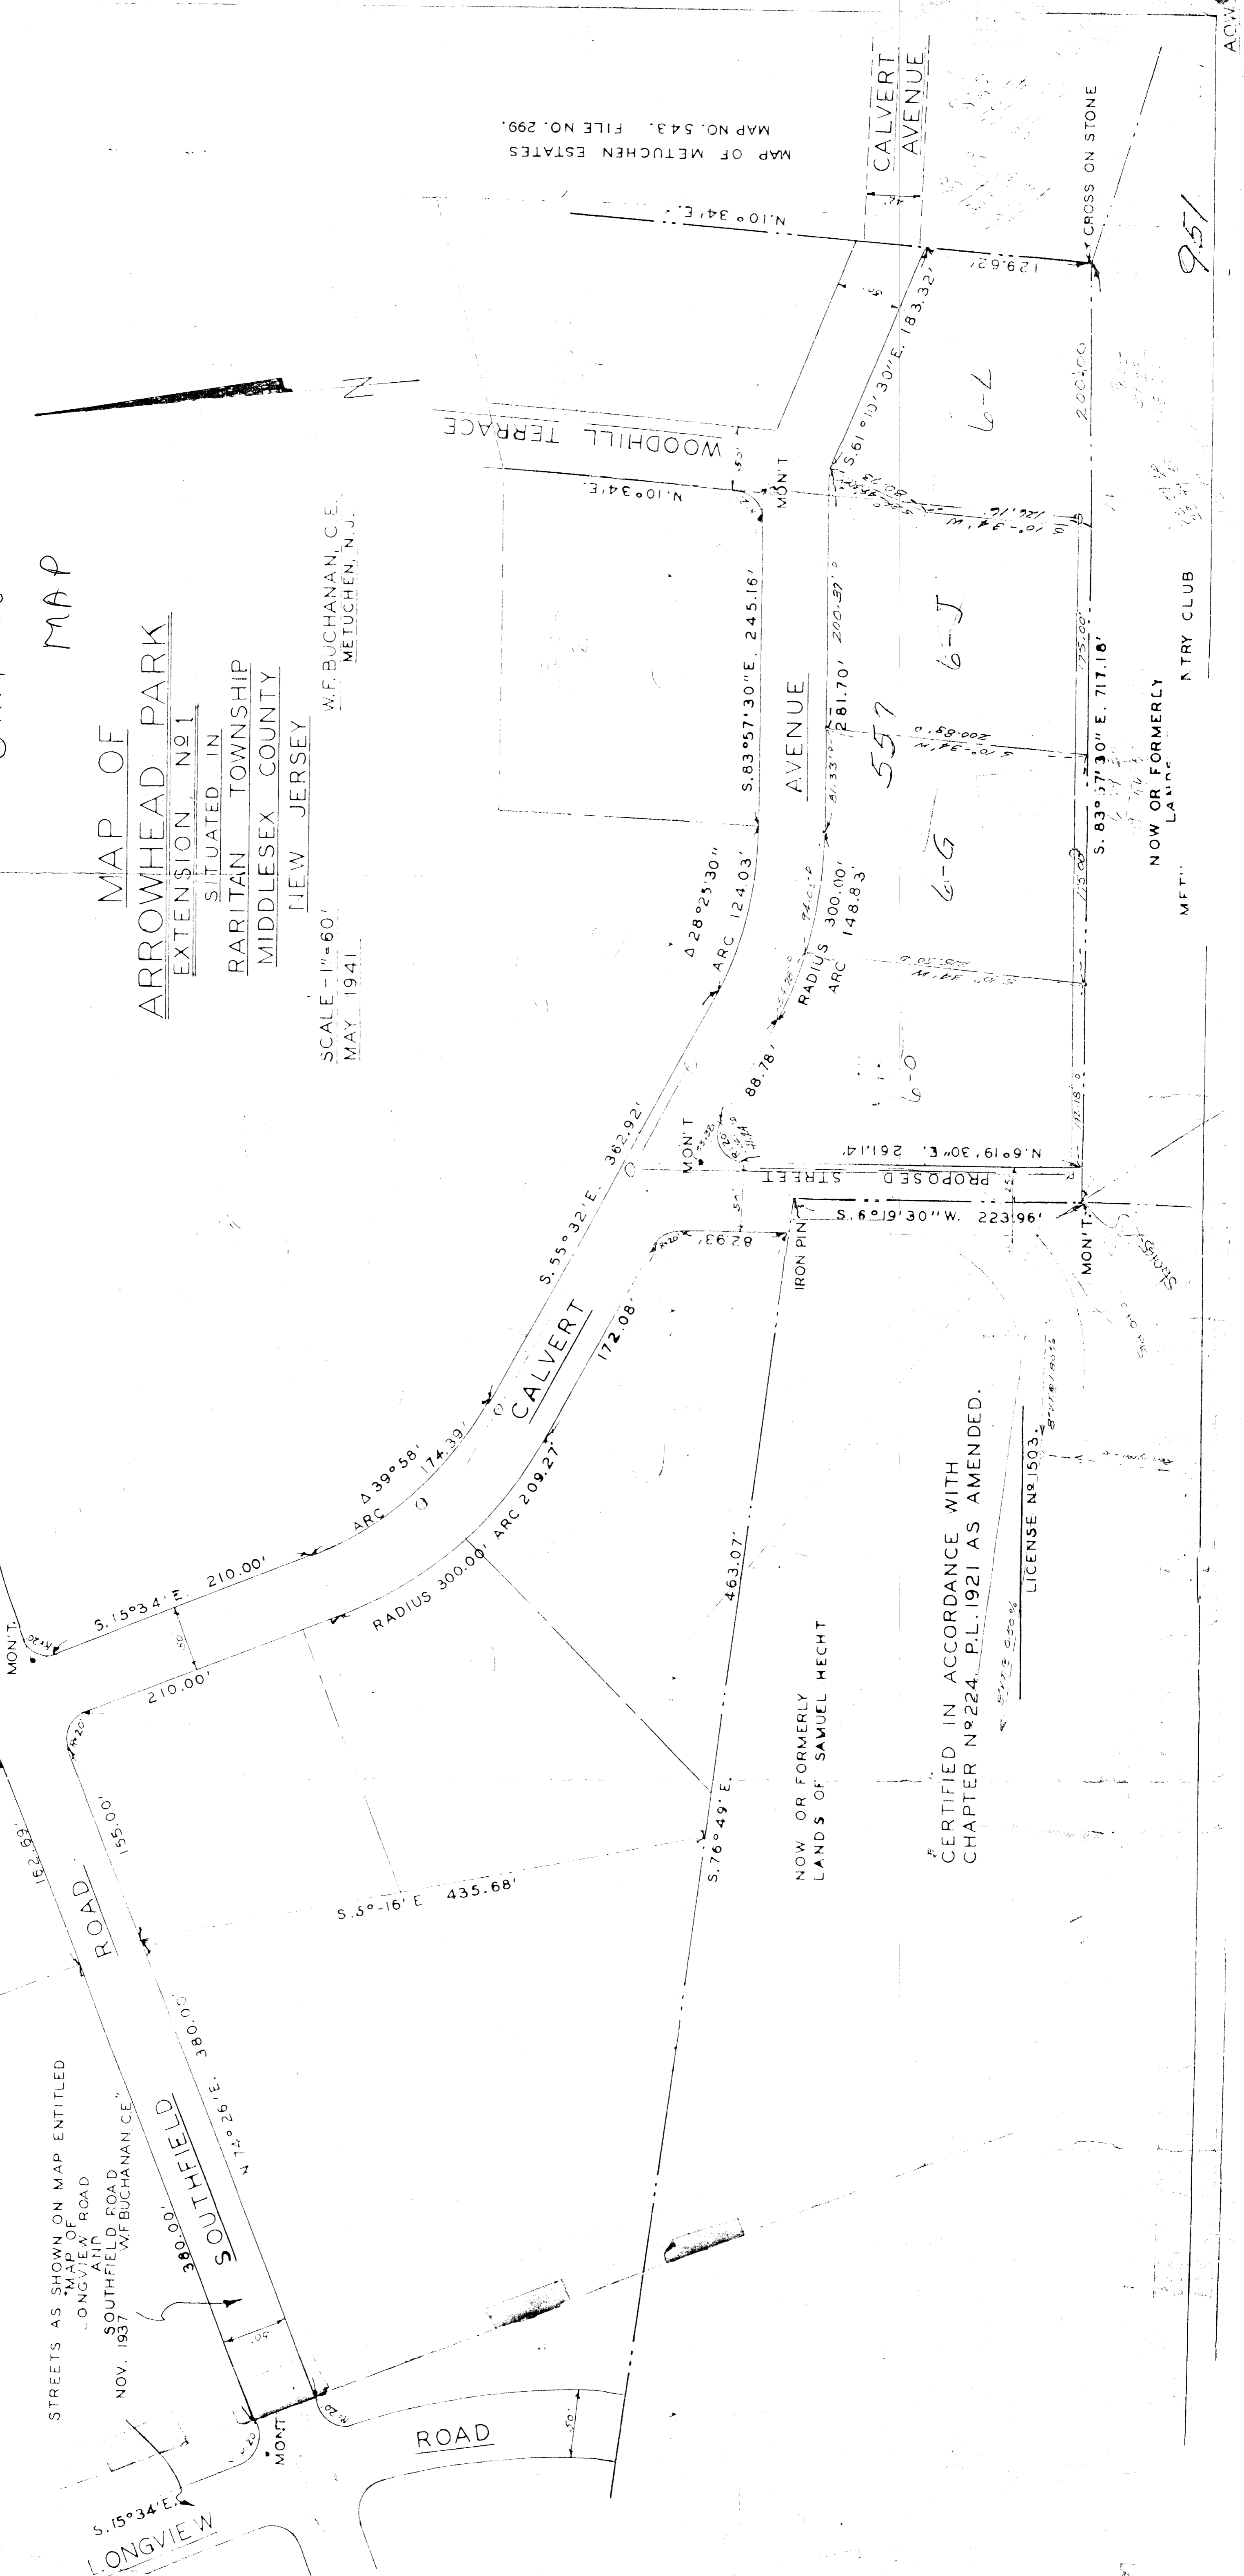

UNFILED

MAP

MAP OF
 ARROWHEAD PARK
 EXTENSION NO 1
 SITUATED IN
 RARITAN TOWNSHIP
 MIDDLESEX COUNTY
 NEW JERSEY

SCALE - 1" = 60'
 MAY 1941
 W.F. BUCHANAN, C.E.
 METUCHEN, N.J.

MAP OF METUCHEN ESTATES
 MAP NO. 543, FILE NO. 299

STREETS AS SHOWN ON MAP ENTITLED
 "MAP OF
 LONGVIEW ROAD
 AND
 SOUTHFIELD ROAD
 NOV. 1937
 W.F. BUCHANAN C.E."

CERTIFIED IN ACCORDANCE WITH
 CHAPTER N° 224, P.L. 1921 AS AMENDED.

LICENSE N° 1503

NOW OR FORMERLY
 LANDS OF SAMUEL HECHT